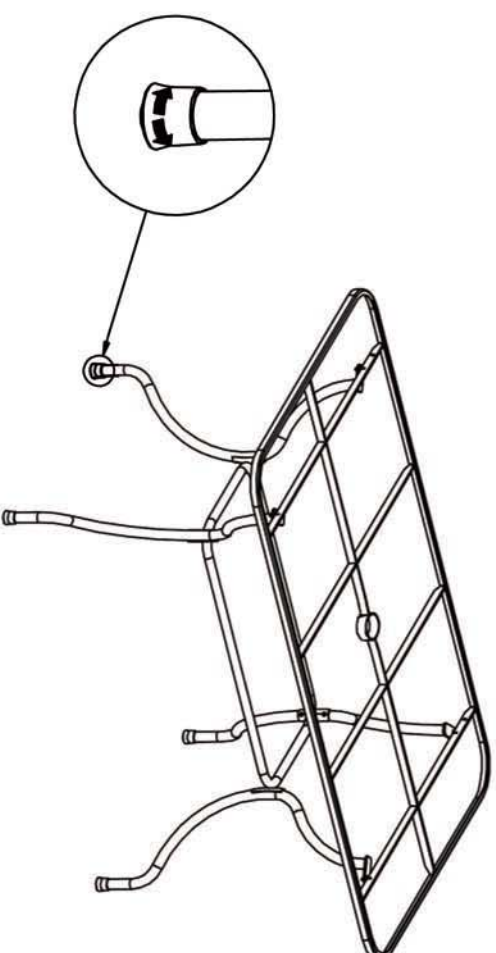

# Supremo® LEISURE Assembly Instruction

## Part List

NO.	Pictrure	Name	Qty
A		Nut M6	4
B		Table frame	1
C		Table leg	4
D		Bolt cover	8
E		Screw M6x20	8
F		Washer	12
G		Fixing Ring	1
H		Bolt cover	4
I		Wrench A	1
J		Wrench B	1

GL3SP-57352-03