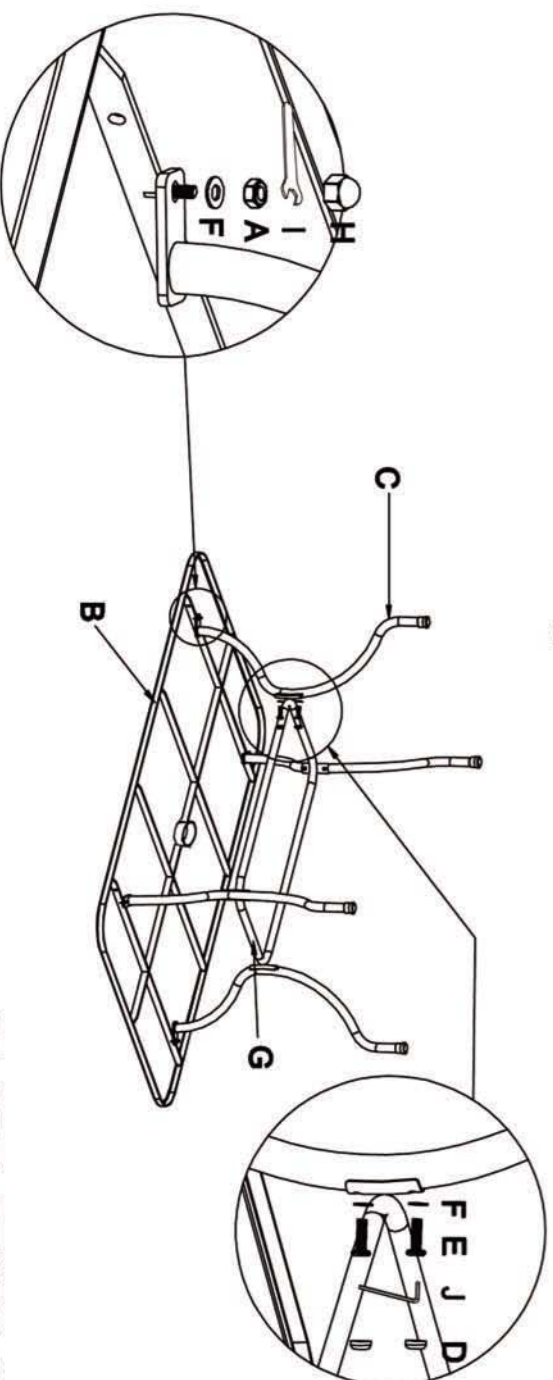

# Supremo® LEISURE Assembly Instruction

## Part List

NO.	Pictrure	Name	Qty
A		Nut M6	4
B		Table frame	1
C		Table leg	4
D		Bolt cover	8
E		Screw M6x20	8
F		Washer	12
G		Fixing Ring	1
H		Bolt cover	4
I		Wrench A	1
J		Wrench B	1

GL3SP-57352-03