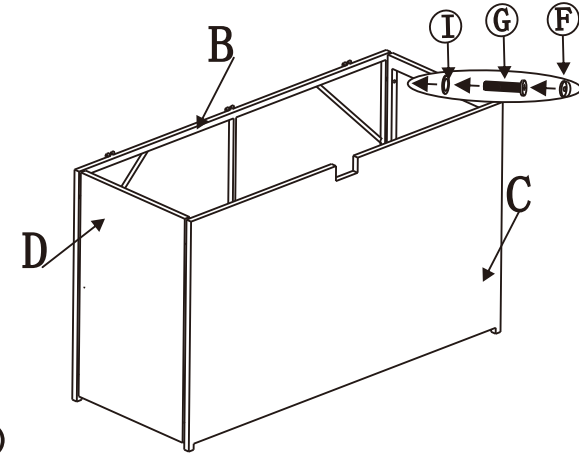

supremo®

LEISURE

Parts list:

No.	Picture	Name	Qty
A		Cover	1
B		Back Frame	1
C		Front Frame	1
D		Side Frame	2
E		Bottom Frame	1
F		Bolt Cover	17
G		Bolt (40mm)	14
H		Bolt (45mm)	3
I		Steel Washer	20
J		PVC Nut Cover	3
K		Nut	3
L		Nut Wrench	1
M		Wrench	1

Assembly Instruction

(1) (2)
(3) (4)