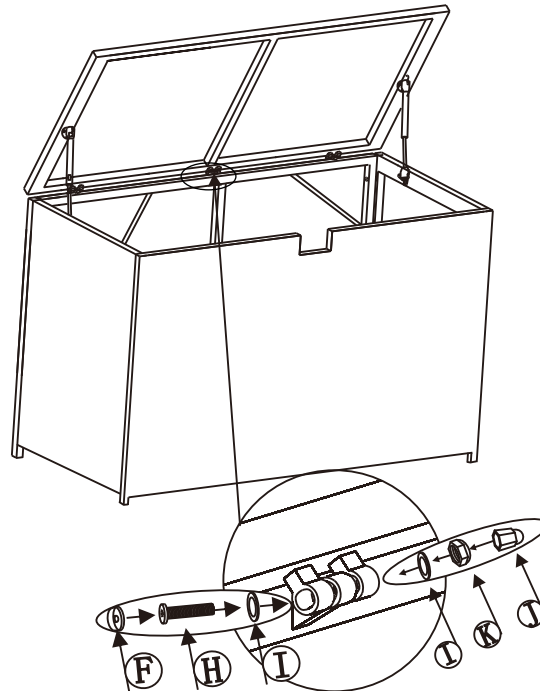

supremo[®]

LEISURE

Parts list:

No.	Picture	Name	Qty
A		Cover	1
B		Back Frame	1
C		Front Frame	1
D		Side Frame	2
E		Bottom Frame	1
F		Bolt Cover	17
G		Bolt (40mm)	14
H		Bolt (45mm)	3
I		Steel Washer	20
J		PVC Nut Cover	3
K		Nut	3
L		Nut Wrench	1
M		Wrench	1

Assembly Instruction

(1) (2)
(3) (4)

GLA-60376-36KD