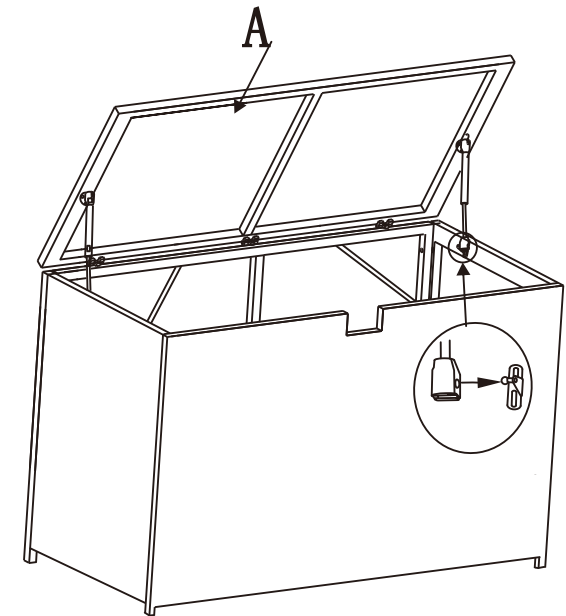

supremo[®]

LEISURE

Parts list:

No.	Picture	Name	Qty
A		Cover	1
B		Back Frame	1
C		Front Frame	1
D		Side Frame	2
E		Bottom Frame	1
F		Bolt Cover	17
G		Bolt (40mm)	14
H		Bolt (45mm)	3
I		Steel Washer	20
J		PVC Nut Cover	3
K		Nut	3
L		Nut Wrench	1
M		Wrench	1

Assembly Instruction

(1) (2)
(3) (4)

GLA-60376-36KD