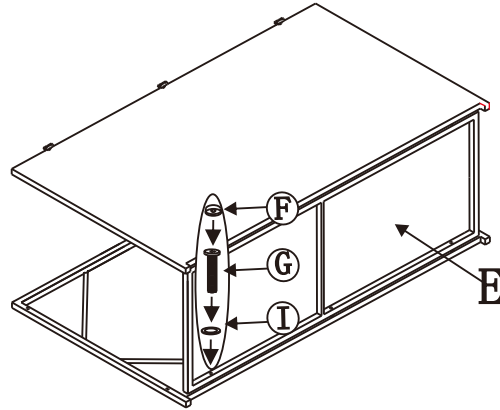

supremo[®]

LEISURE

Parts list:

No.	Picture	Name	Qty
A		Cover	1
B		Back Frame	1
C		Front Frame	1
D		Side Frame	2
E		Bottom Frame	1
F		Bolt Cover	17
G		Bolt (40mm)	14
H		Bolt (45mm)	3
I		Steel Washer	20
J		PVC Nut Cover	3
K		Nut	3
L		Nut Wrench	1
M		Wrench	1

Assembly Instruction

(1) (2)
(3) (4)

GLA-60376-36KD