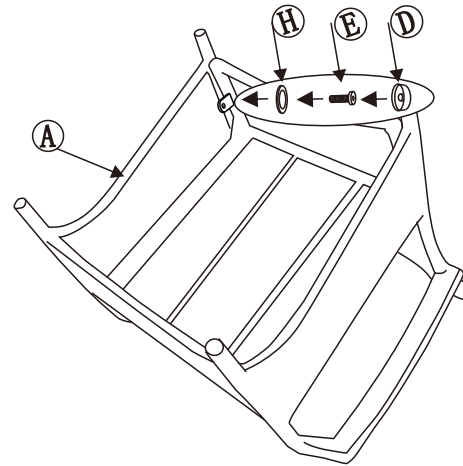

supremo[®]

LEISURE

Parts list:

NO	Picture	Name	Qty
A		Armrest (right)	1
B		Armrest (left)	1
C		Seat	1
D		Bolt Cover	8
E		Bolt (15mm)	2
F		Bolt (30mm)	4
G		Bolt (40mm)	2
H		Steel Washer	8
I		Wrench	1

Assembly Instruction

(1) (2)

(3)

GLA-6505-10KD