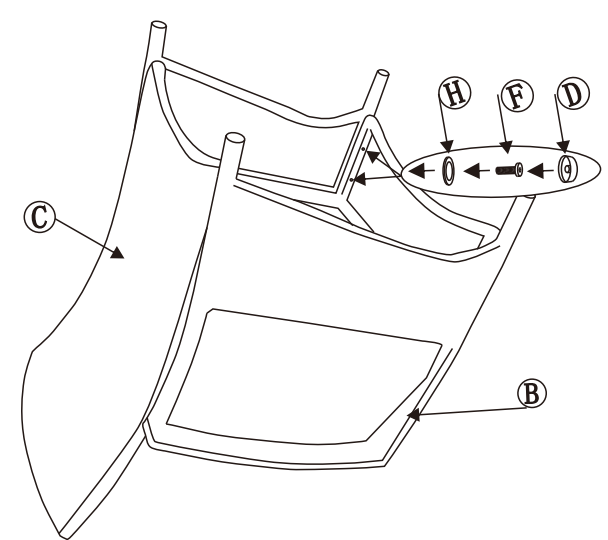

supremo[®]

LEISURE

Parts list:

NO	Picture	Name	Qty
A		Armrest (right)	1
B		Armrest (left)	1
C		Seat	1
D		Bolt Cover	8
E		Bolt (15mm)	2
F		Bolt (30mm)	4
G		Bolt (40mm)	2
H		Steel Washer	8
I		Wrench	1

Assembly Instruction

(1) (2)

(3)

GLA-6505-10KD