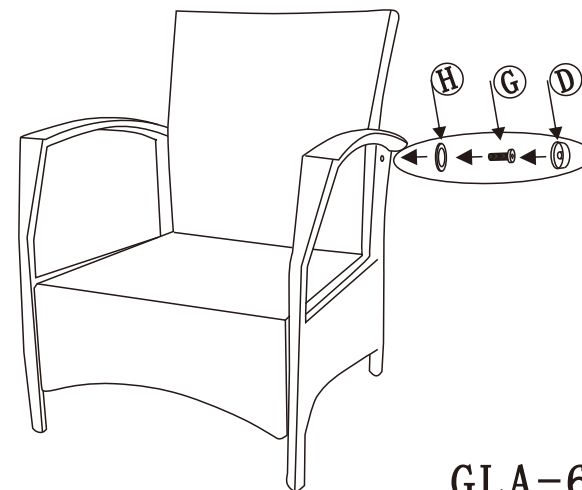

supremo[®]

LEISURE

Parts list:

NO	Picture	Name	Qty
A		Armrest (right)	1
B		Armrest (left)	1
C		Seat	1
D		Bolt Cover	8
E		Bolt (15mm)	2
F		Bolt (30mm)	4
G		Bolt (40mm)	2
H		Steel Washer	8
I		Wrench	1

Assembly Instruction

(1) (2)

(3)

GLA-6505-10KD